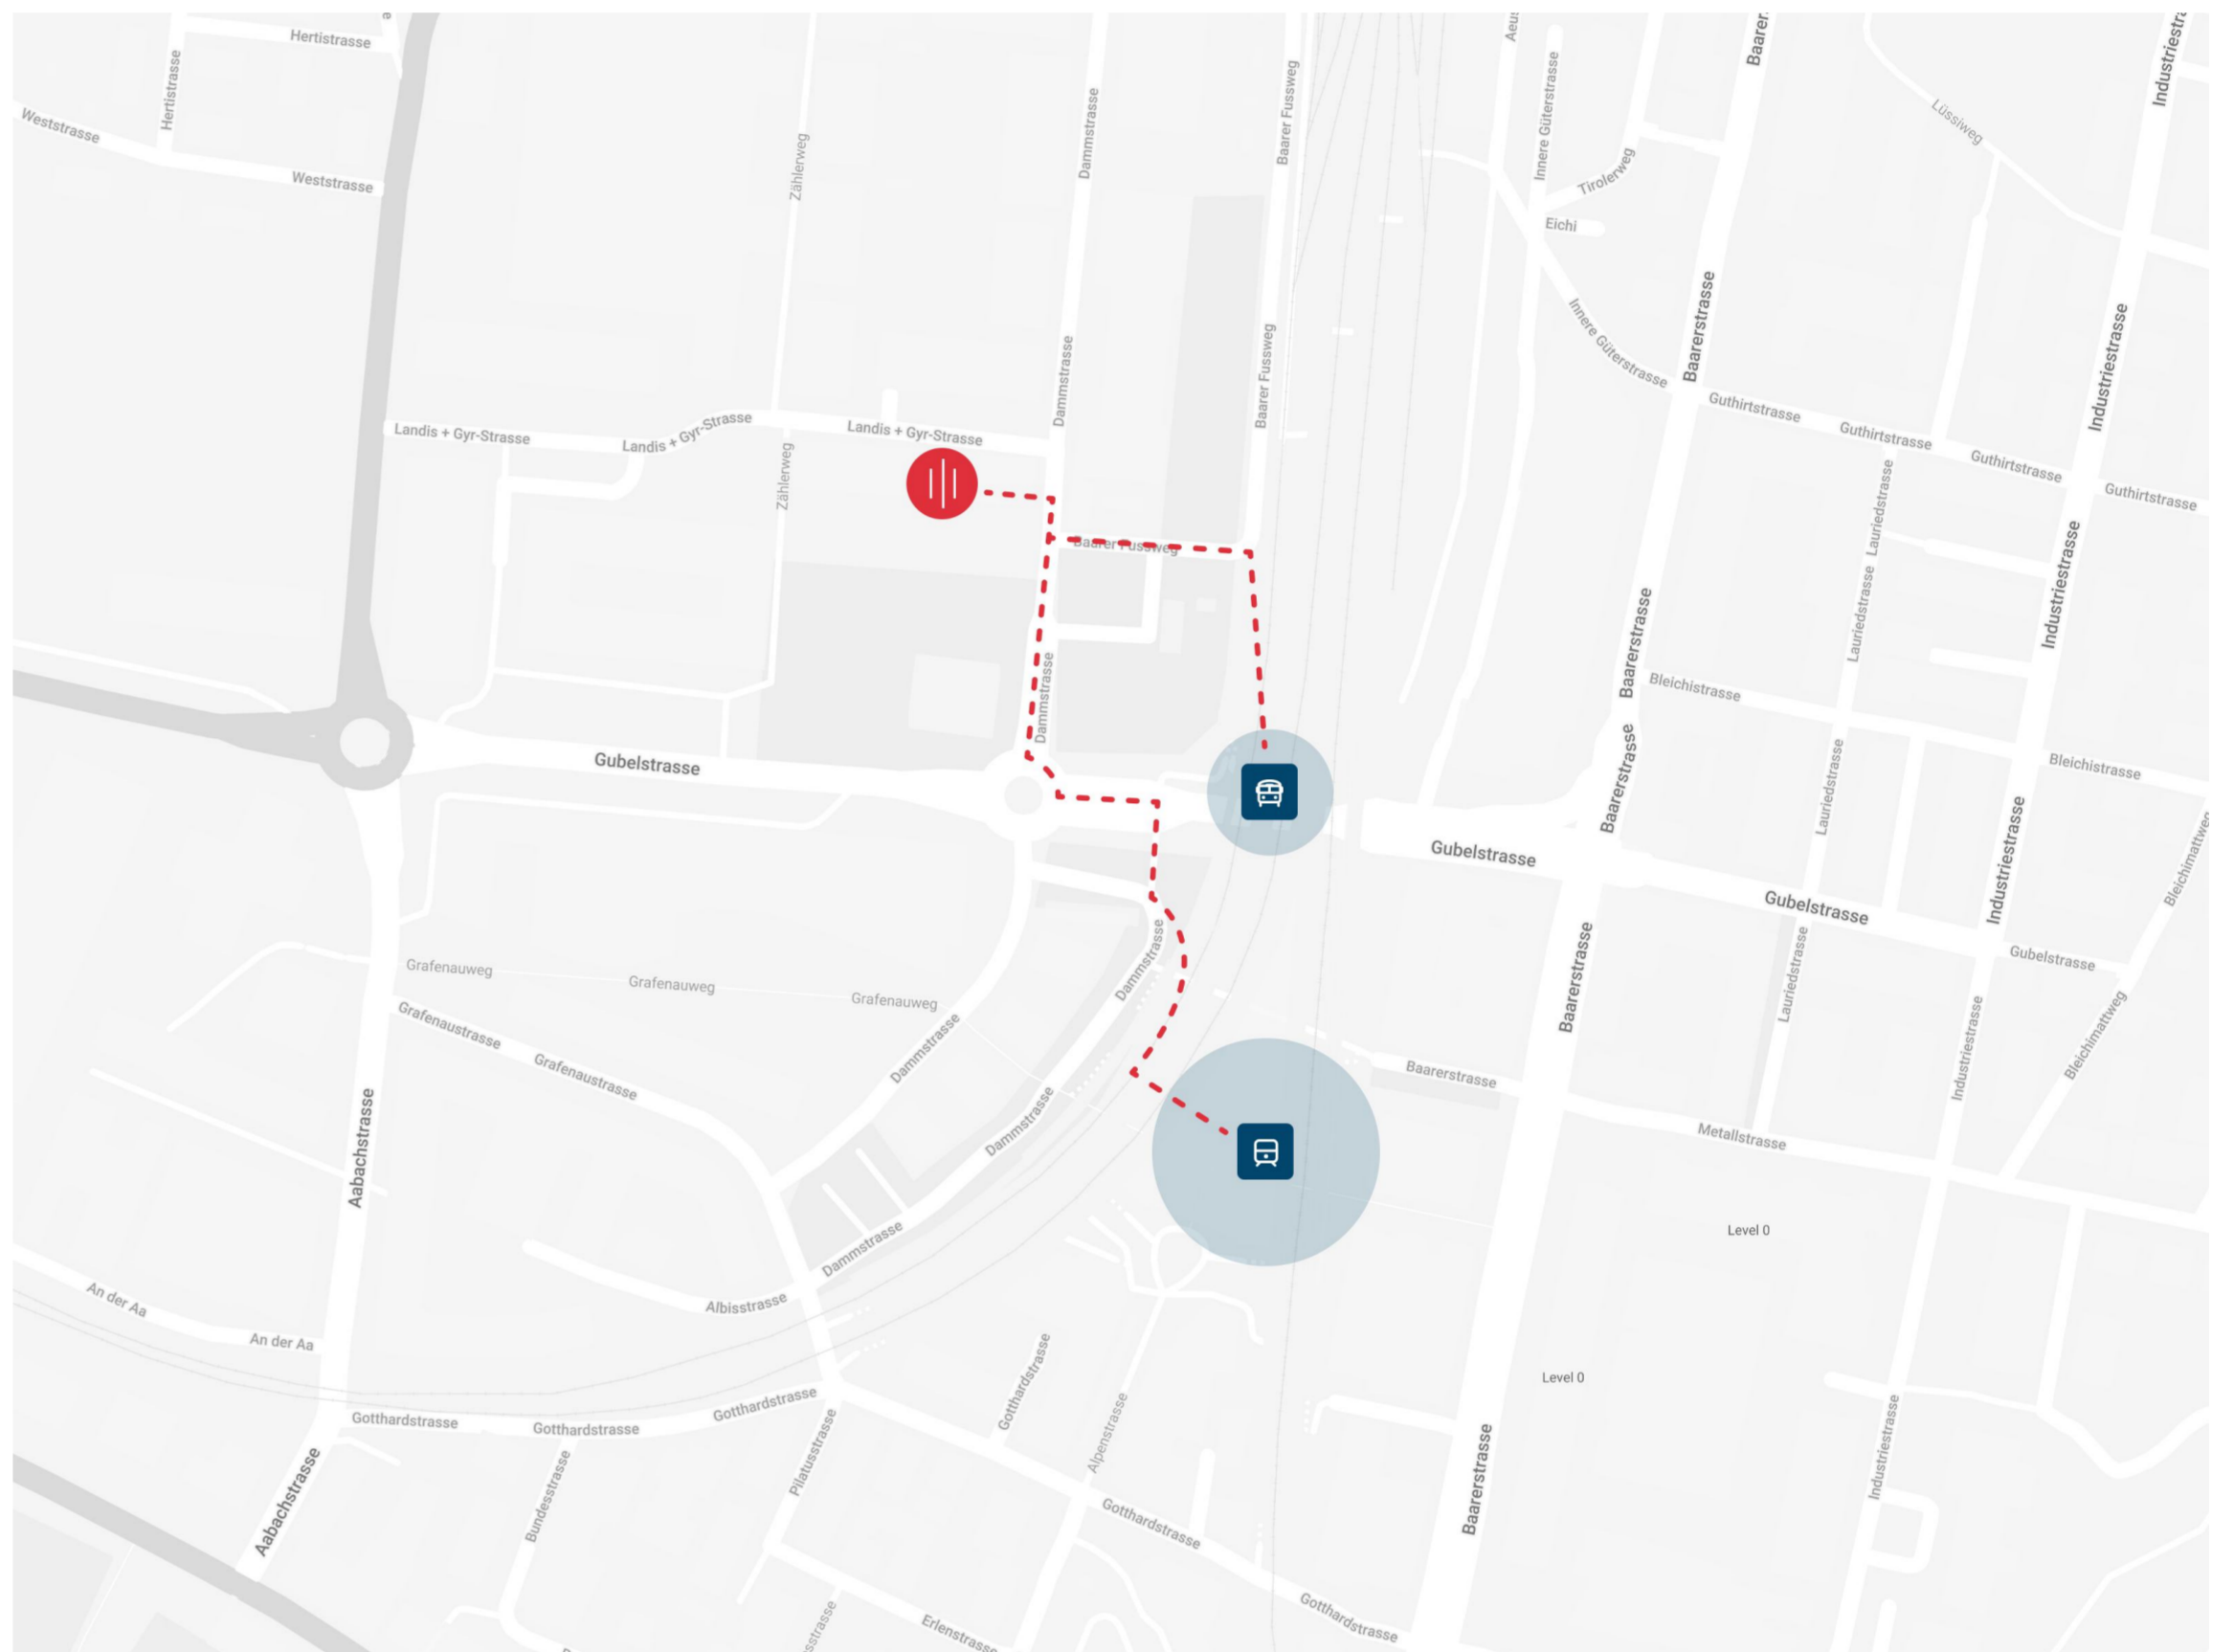

Directions Zug

Public transportation

From Zug Station, you can reach our office on foot in five minutes.

Bus

Lines 6, 7, 11 and 16 to Zug, Landis & Gyr / train station

By car

Visitor parking spaces are available in front of the main entrance (see the diagram). These are not marked with "MME." To use the parking spaces, you will need a parking card, which can be obtained as follows:

- You may use the parking spaces on the left side (see the diagram, long-term parking) – the parking card can be obtained from the reception at the City of Zug on the ground floor;
- If the long-term parking spaces are occupied, you may park your car in the short-term parking spaces – the parking card can also be obtained from the reception at the City of Zug on the ground floor.