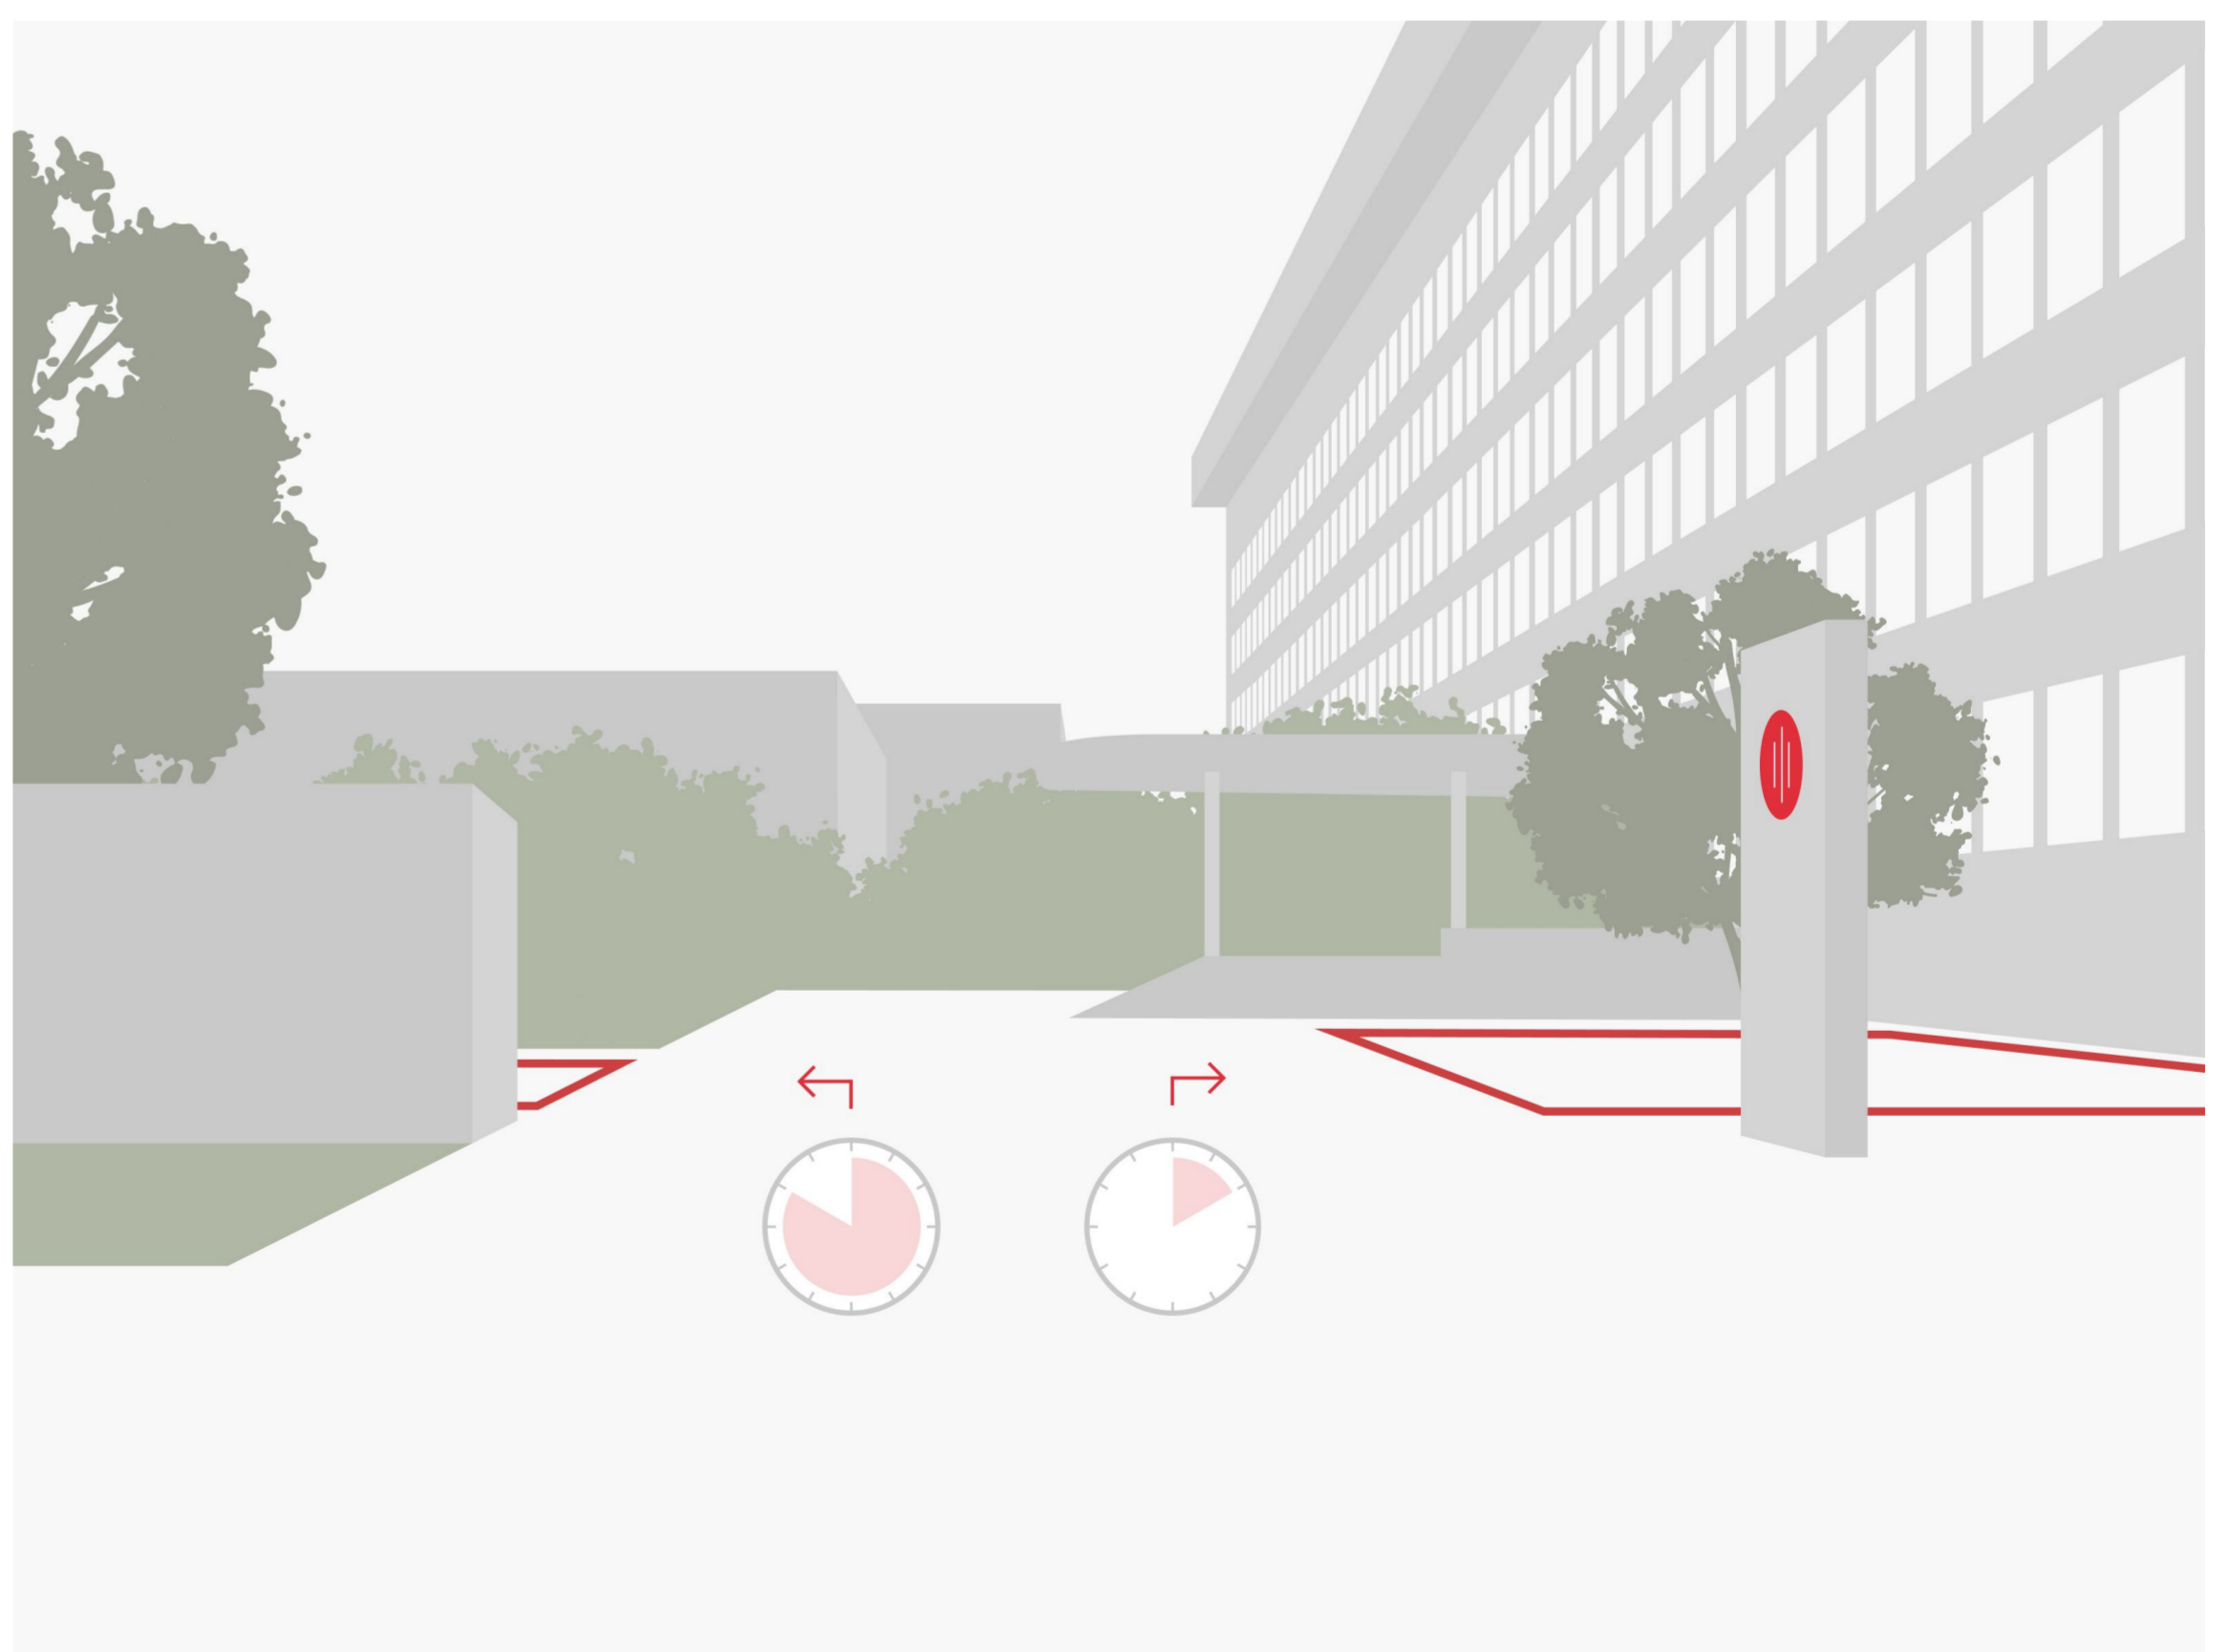

Directions Zug

Public transportation

From Zug Station, you can reach our office on foot in five minutes.

Bus

Lines 6, 7, 11 and 16 to Zug, Landis & Gyr / train station

By car

Visitor parking spaces are available in front of the main entrance (see the diagram). These are not marked with "MME." To use the parking spaces, you will need a parking card, which can be obtained as follows:

- You may use the parking spaces on the left side (see the diagram, long-term parking) – the parking card can be obtained from the reception at the City of Zug on the ground floor;
- If the long-term parking spaces are occupied, you may park your car in the short-term parking spaces – the parking card can also be obtained from the reception at the City of Zug on the ground floor.