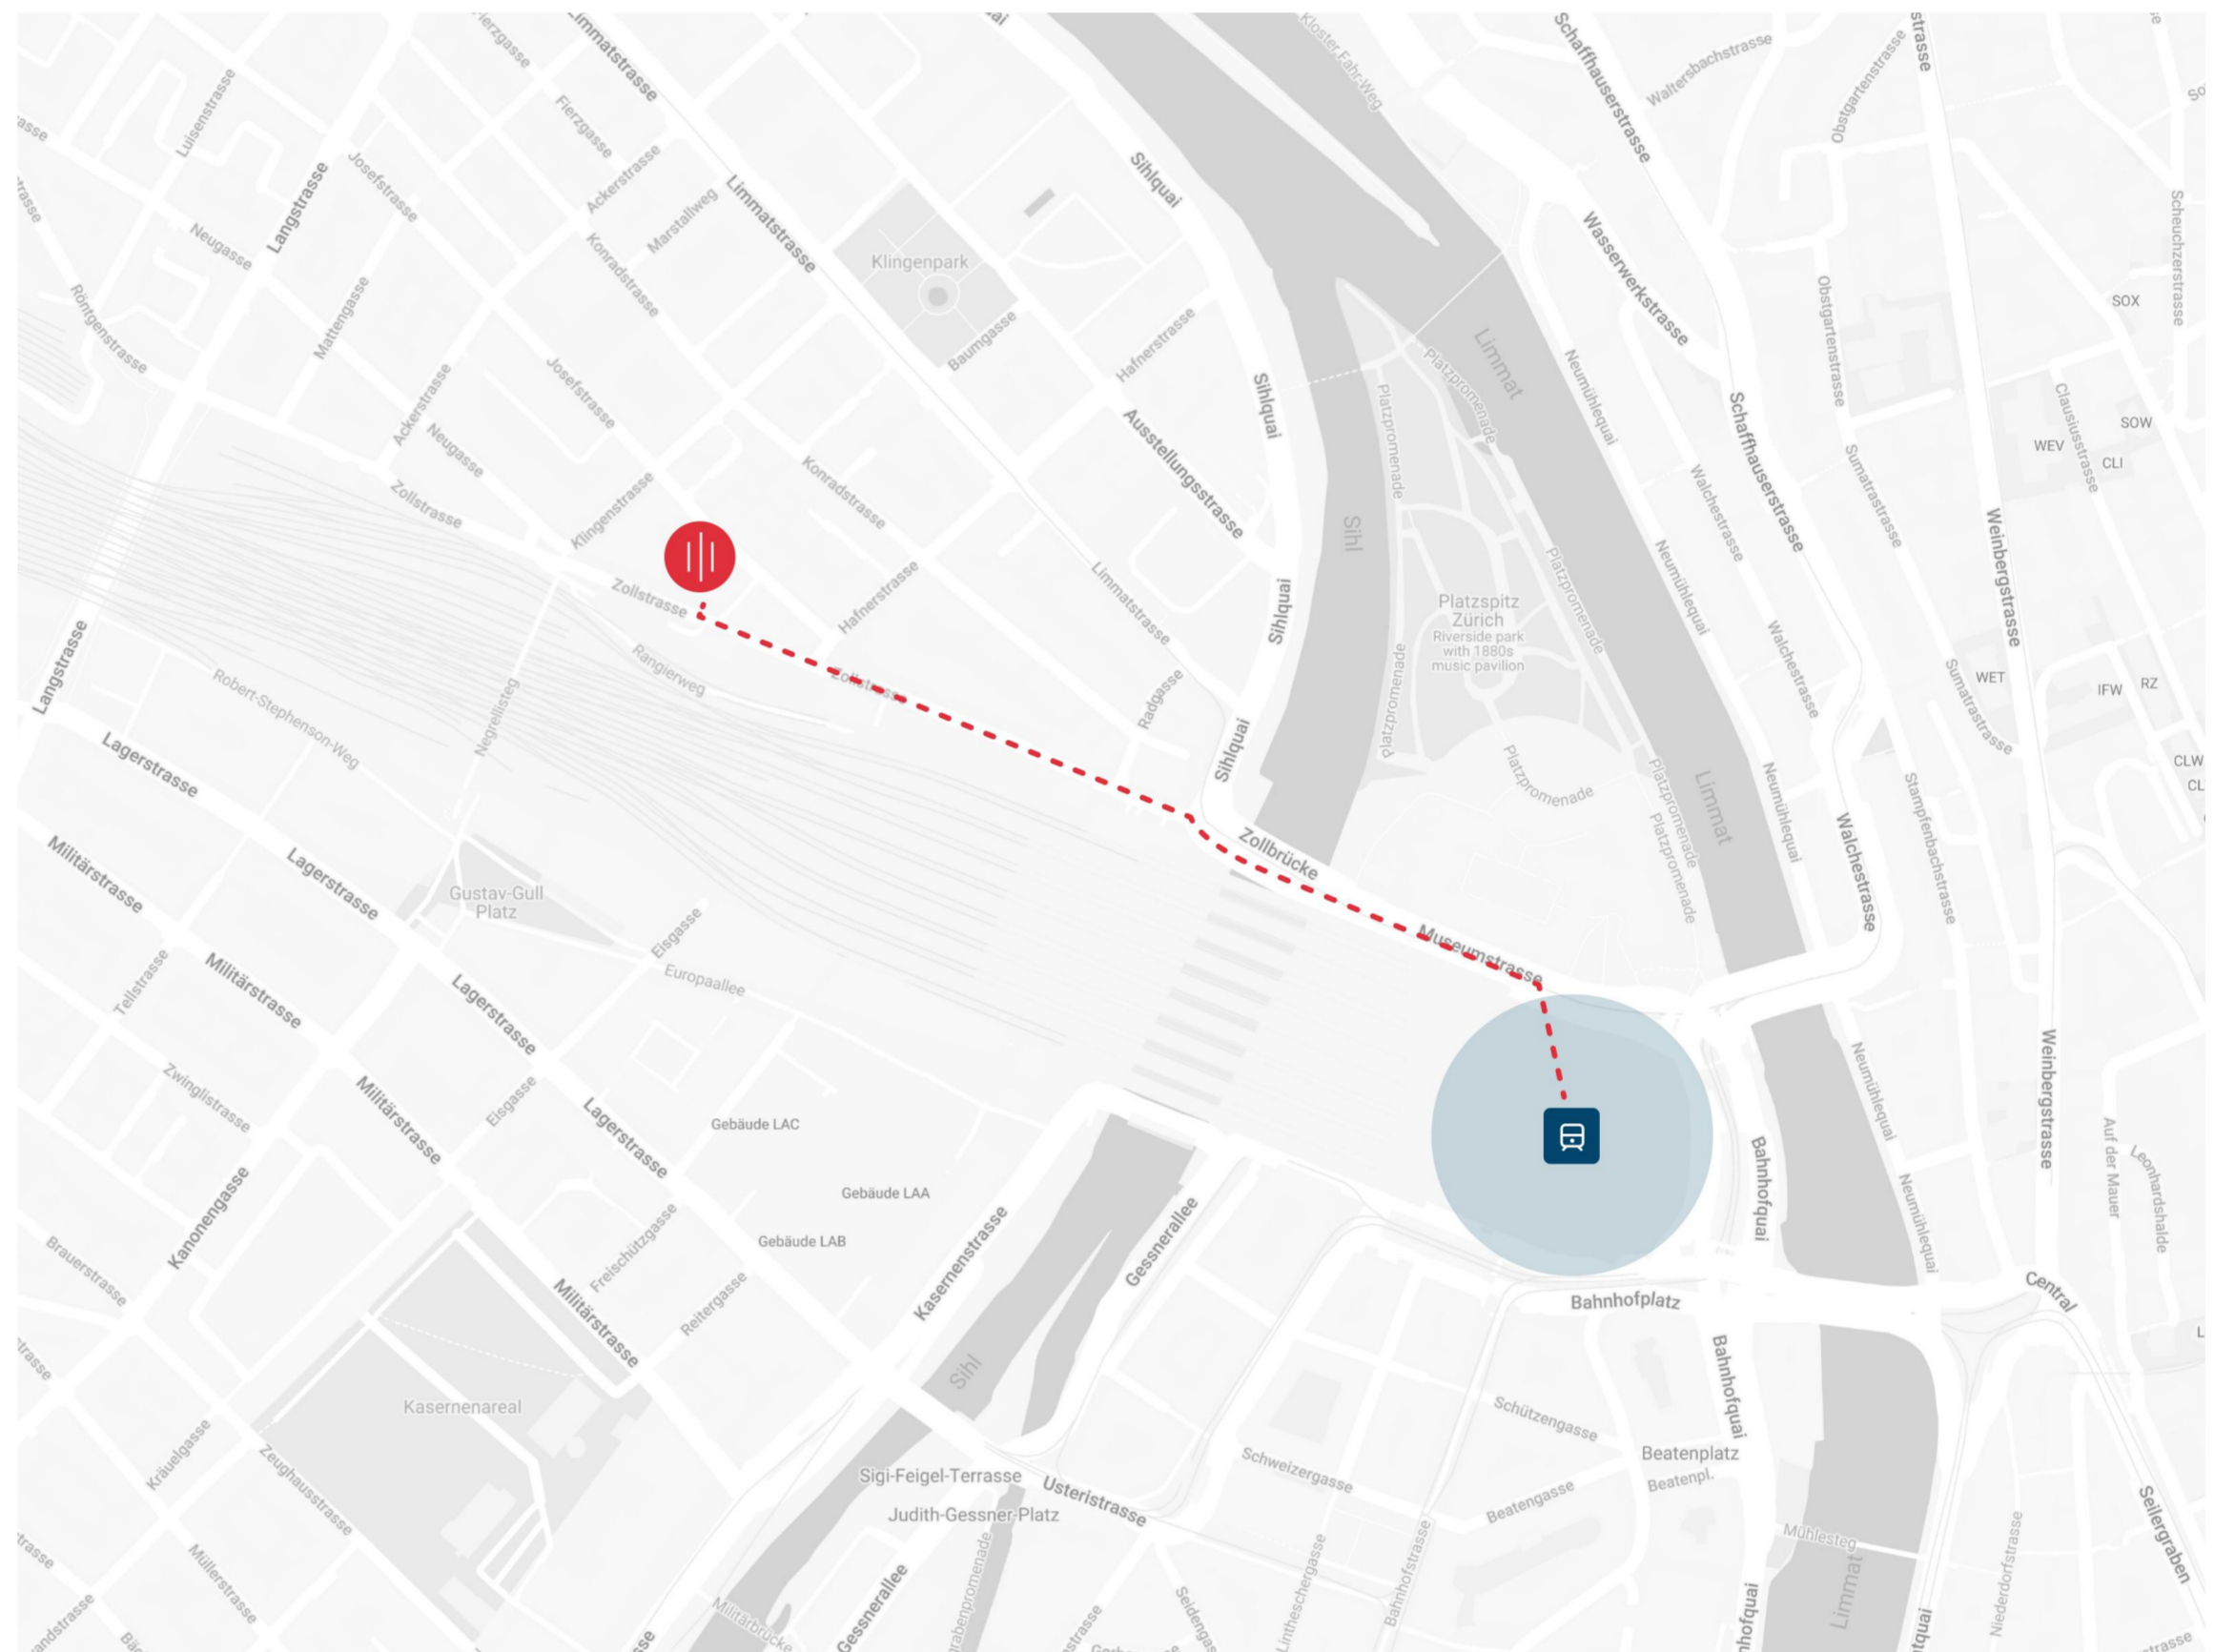

Directions Zurich

Public transportation

From Zurich main station, you can reach our office on foot in five minutes.

Tram

Lines 4, 8, 9, 11, 13 and 17 to stops Sihlquai/HB or Museum für Gestaltung

By car

The entrance to the garage is located at Zollstrasse 58 (right next to the Aldi entrance). Please ring the bell at the entrance, and reception will open the gate for you. Visitor parking spaces are available on the 2nd basement level and are clearly marked.