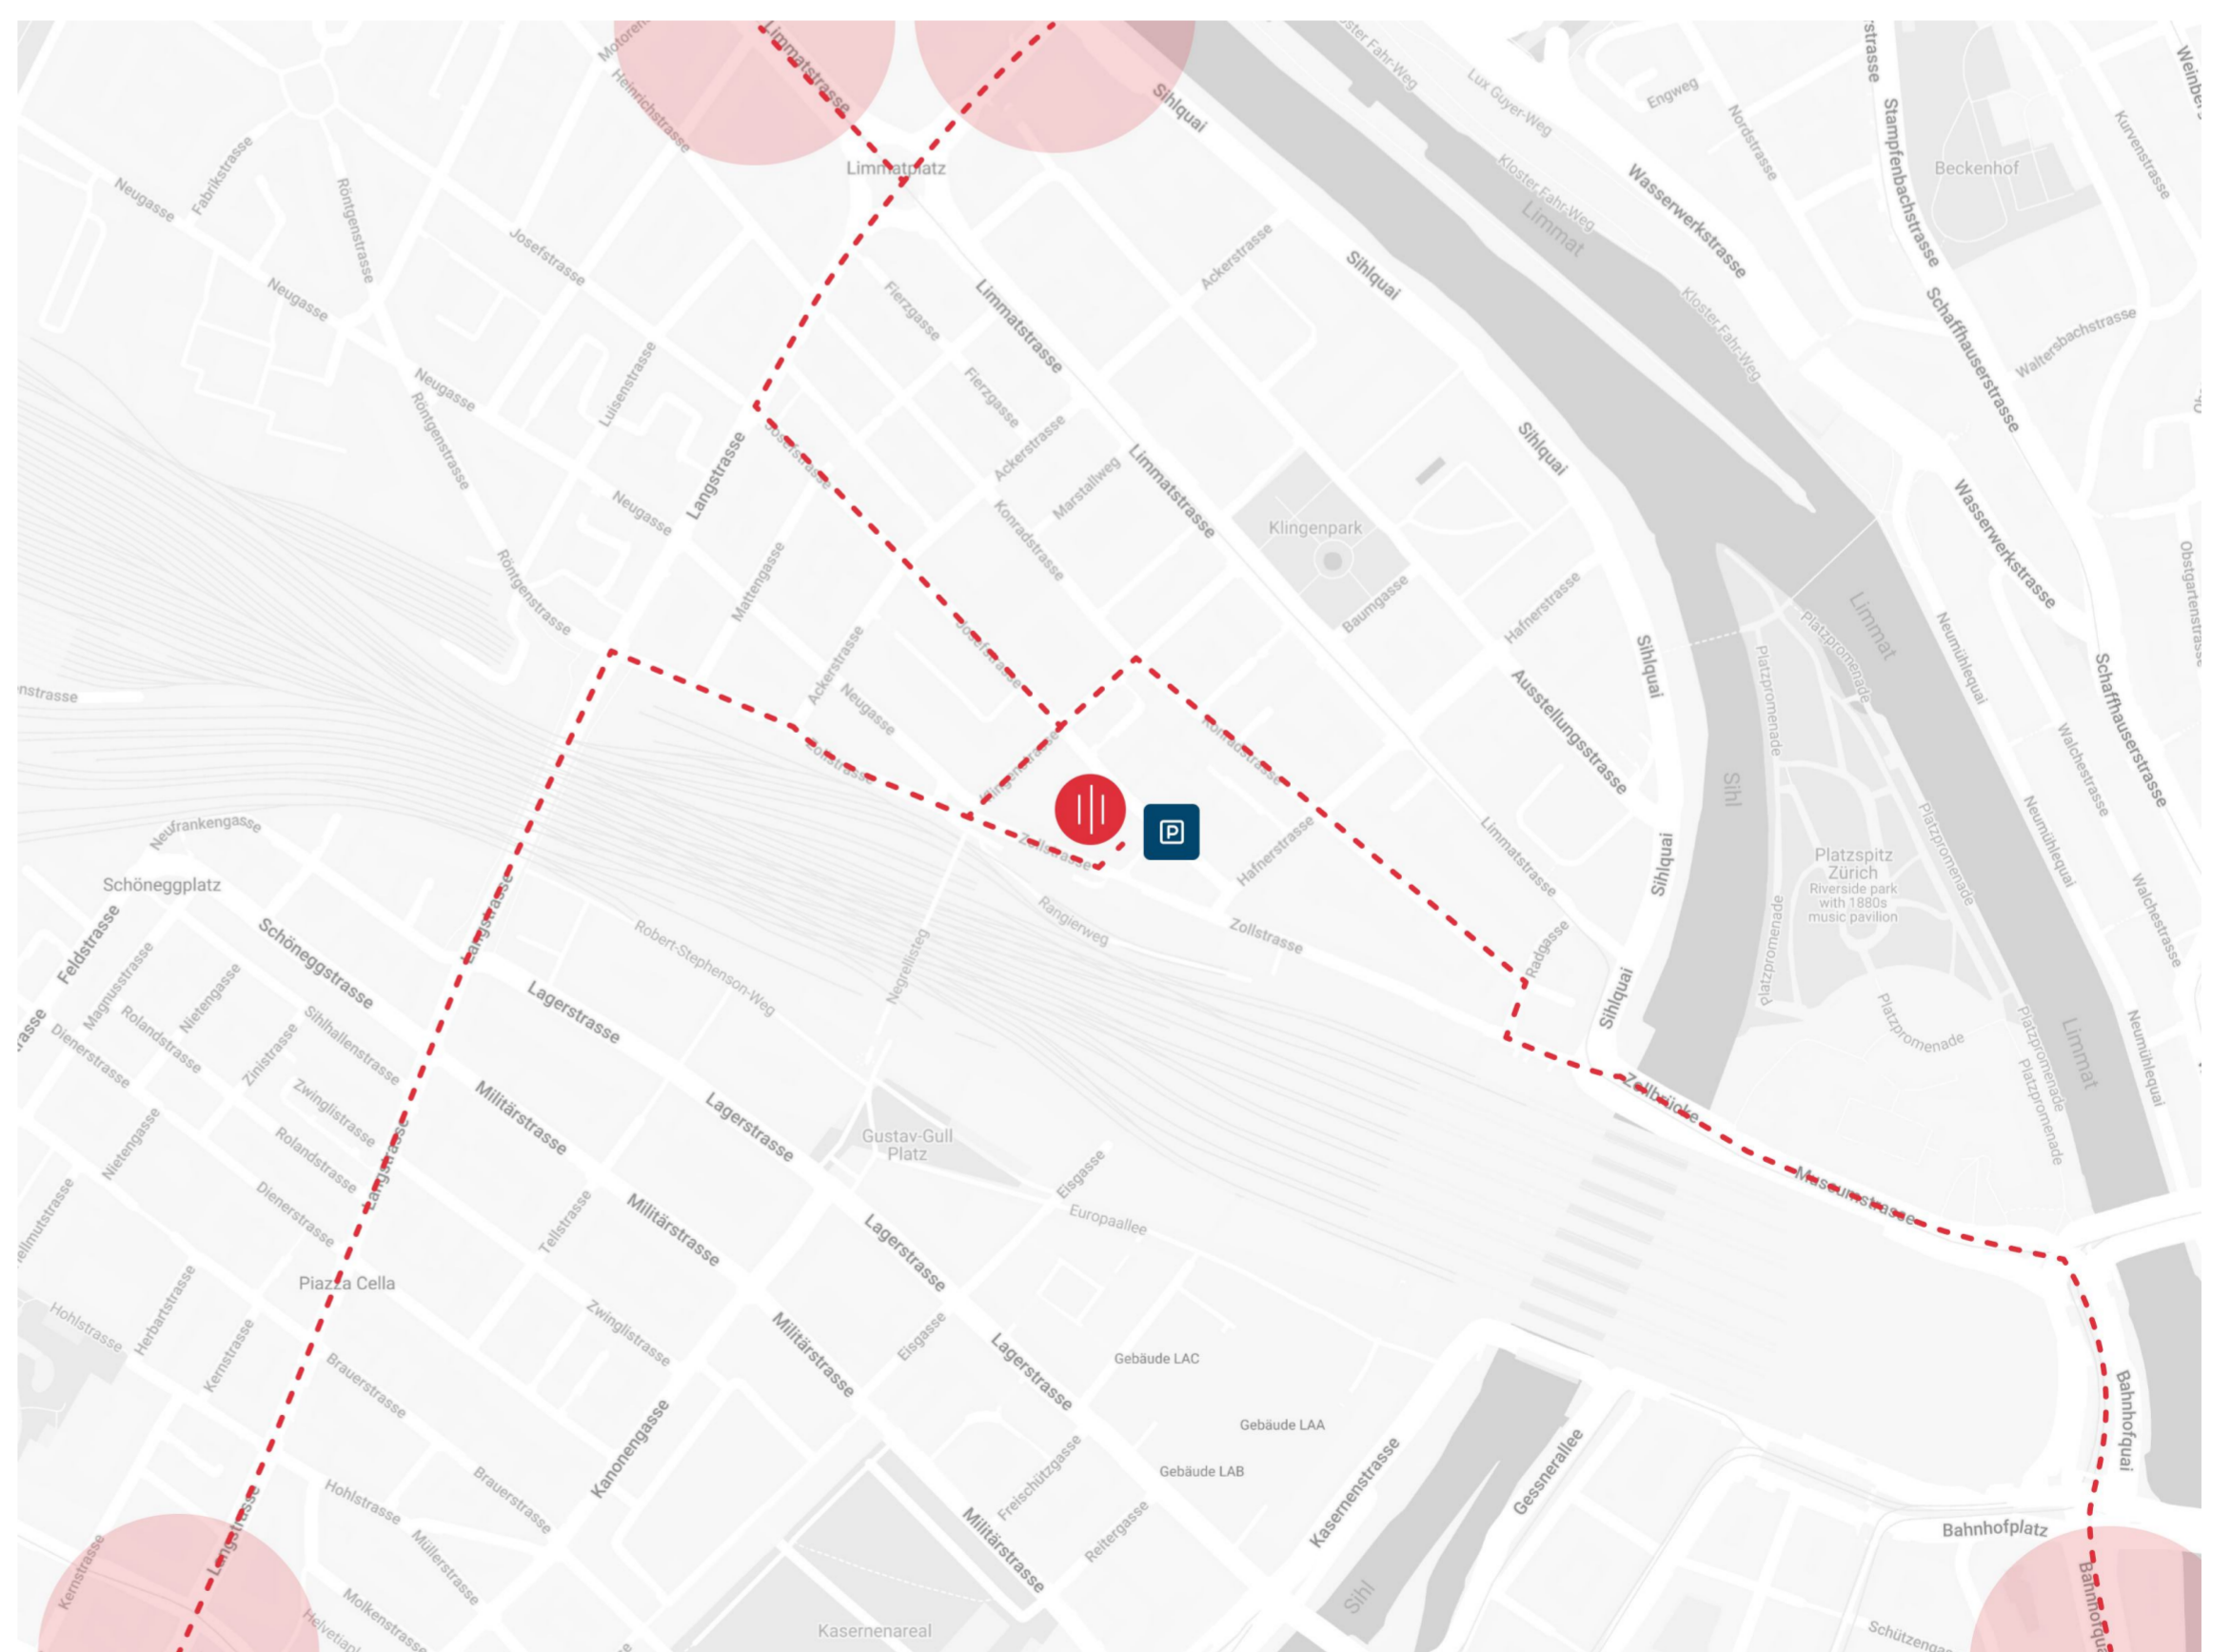

Directions Zurich

Public transportation

From Zurich main station, you can reach our office on foot in five minutes.

Tram

Lines 4, 8, 9, 11, 13 and 17 to stops Sihlquai/HB or Museum für Gestaltung

By car

The entrance to the garage is located at Zollstrasse 58 (right next to the Aldi entrance). Please ring the bell at the entrance, and reception will open the gate for you. Visitor parking spaces are available on the 2nd basement level and are clearly marked.